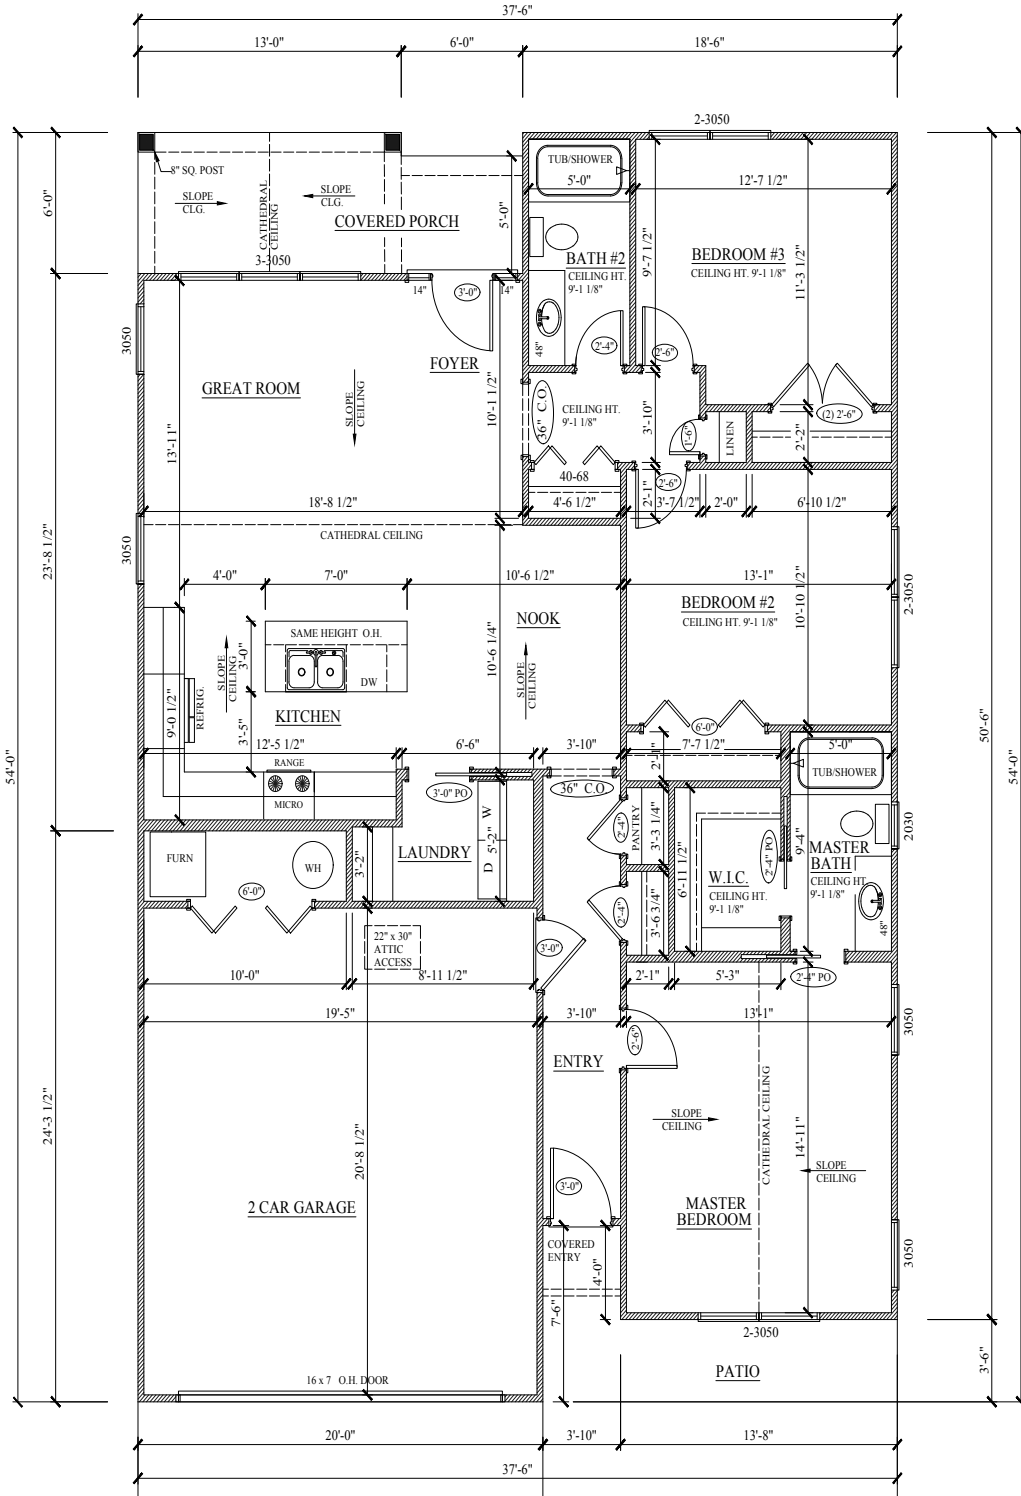

LEGACY HEIGHTS

Wabash, IN
Ranch Floor plan

Brenda Williams
260-358-6412
C21brenda@yahoo.com

Chelsea Johnson
260-224-9185
C21Chelsea@yahoo.com

We are an equal opportunity provider.

Price starting at: \$239,946- Not including lot.

LEGACY HEIGHTS

Wabash, IN
Ranch Floor plan

1,384 Square Feet

(Some upgrades shown are optional and not included in base price of home.)

LEGACY HEIGHTS

Wabash, IN
Ranch Floor plan

Front Elevation

Rear Elevation