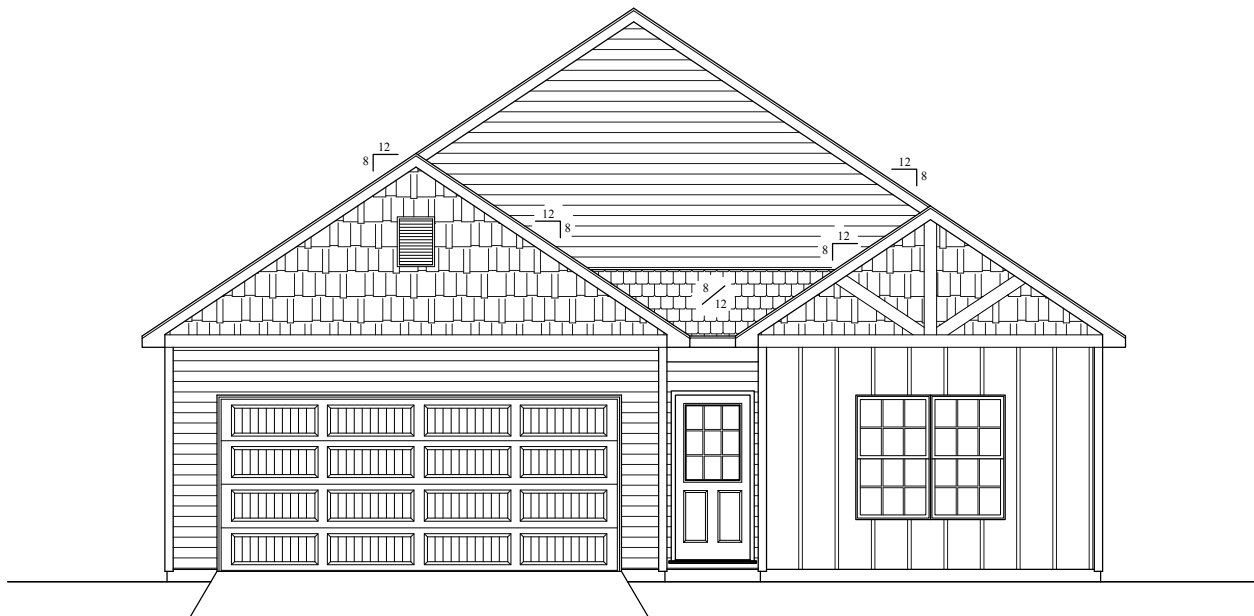

LEGACY HEIGHTS

Wabash, IN
Ranch Floor plan

Brenda Williams
260-358-6412
C21brenda@yahoo.com

Chelsea Johnson
260-224-9185
C21Chelsea@yahoo.com

We are an equal opportunity provider.

Price starting at: \$239,946- Not including lot.

LEGACY HEIGHTS

Wabash, IN
Ranch Floor plan

1,384 Square Feet

(Some upgrades shown are optional and not included in base price of home.)

LEGACY HEIGHTS

Wabash, IN
Ranch Floor plan

Front Elevation

Rear Elevation